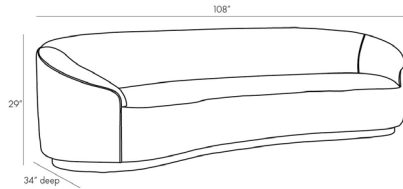

## TURNER SOFA CLOUD BOUCLE

8122

H: 29 IN, W: 108 IN, D: 34 IN

Cloud Boucle

Contract Suitable As Is

The voluptuous Turner sofa upholstered in a cloud boucle is all glamour, appealing to style makers who appreciate bold design. The entire silhouette is one long, sexy curve. This plush design is sleek but inviting, making Turner the perfect anchor for any room built for entertaining. Float two facing each other with a round cocktail table in the middle or use our elegant drinks tables to create an intimate lounge-like vibe

### DIMENSIONS

Yardage To Reupholster	14
Leg Height	3 IN
Seat	W: 92 IN, D: 25 IN
Seat Height	17 IN
Seat	W: 92 IN, D: 25 IN